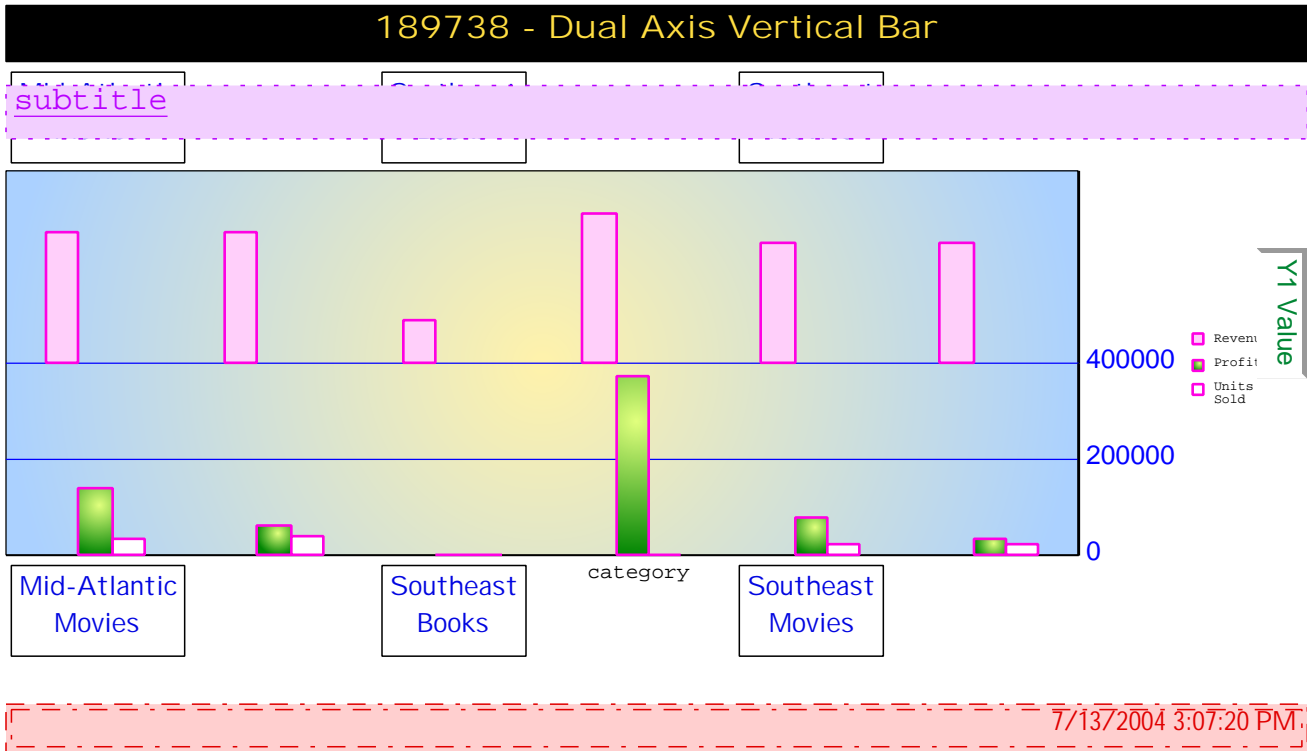

Project Level Header

189738 - Dual Axis Vertical Bar

Project Level Header

189738 - Dual Axis Vertical Bar

189738 - Dual Axis Vertical Bar

subtitle

7/13/2004 3:07:20 PM

Project Level Header

189738 - Dual Axis Vertical Bar

189738 - Dual Axis Vertical Bar

subtitle

7/13/2004 3:07:20 PM