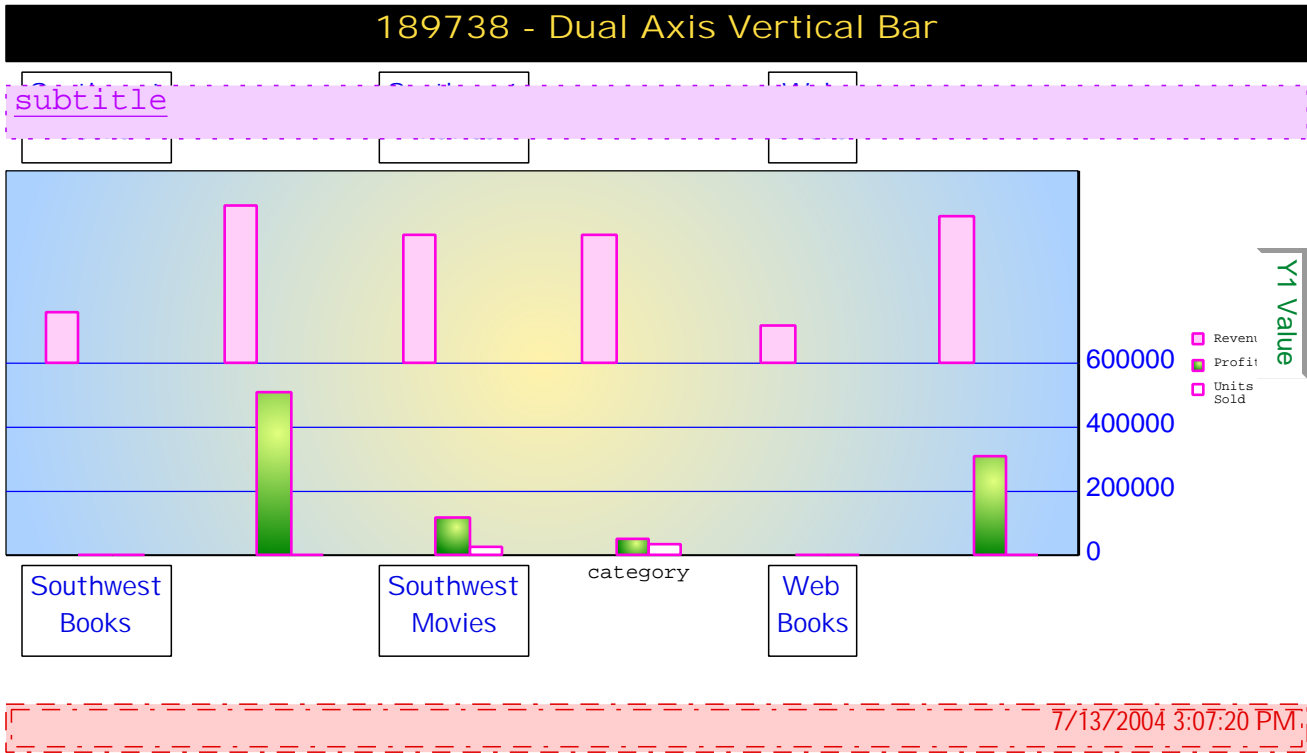

Project Level Header

189738 - Dual Axis Vertical Bar

Project Level Header

189738 - Dual Axis Vertical Bar

189738 - Dual Axis Vertical Bar

subtitle

7/13/2004 3:07:20 PM

Project Level Header

189738 - Dual Axis Vertical Bar

189738 - Dual Axis Vertical Bar

subtitle

7/13/2004 3:07:20 PM