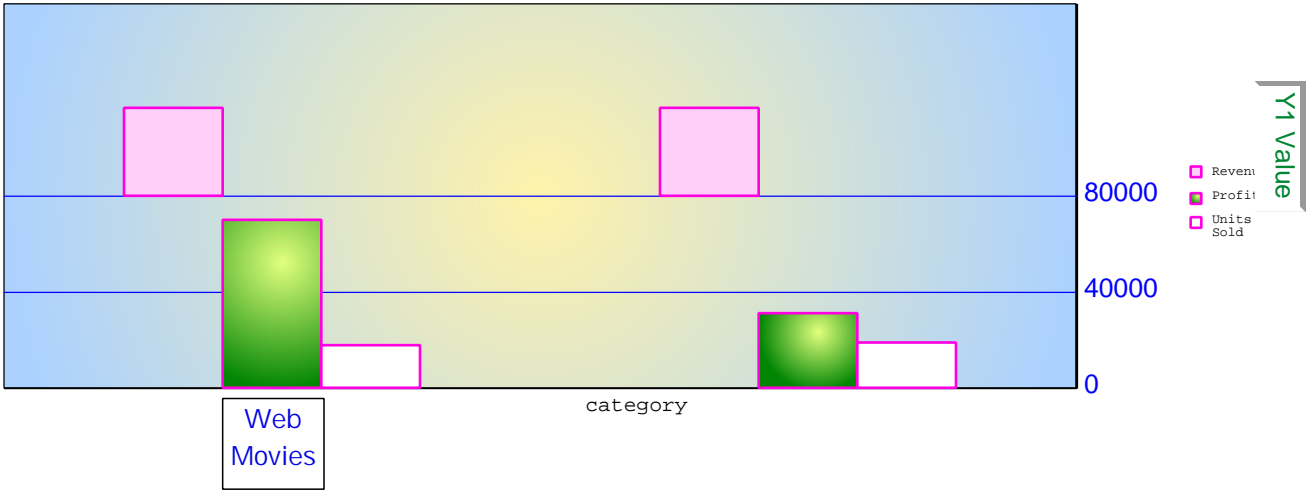

Project Level Header

189738 - Dual Axis Vertical Bar

Project Level Header

189738 - Dual Axis Vertical Bar

189738 - Dual Axis Vertical Bar

subtitle

7/13/2004 3:07:20 PM

Project Level Header

189738 - Dual Axis Vertical Bar

189738 - Dual Axis Vertical Bar

subtitle

7/13/2004 3:07:20 PM