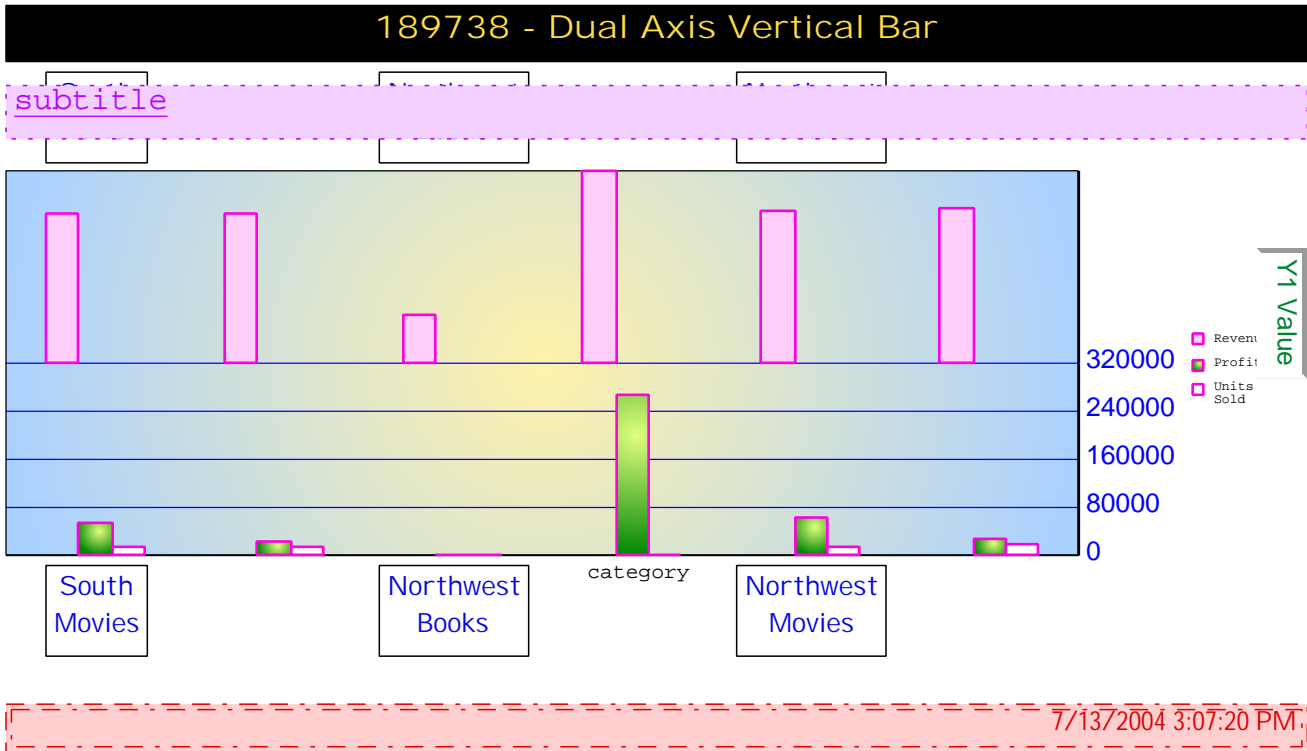

Project Level Header

189738 - Dual Axis Vertical Bar

Project Level Header

189738 - Dual Axis Vertical Bar

189738 - Dual Axis Vertical Bar

subtitle

7/13/2004 3:07:20 PM

Project Level Header

189738 - Dual Axis Vertical Bar

189738 - Dual Axis Vertical Bar

subtitle

7/13/2004 3:07:20 PM