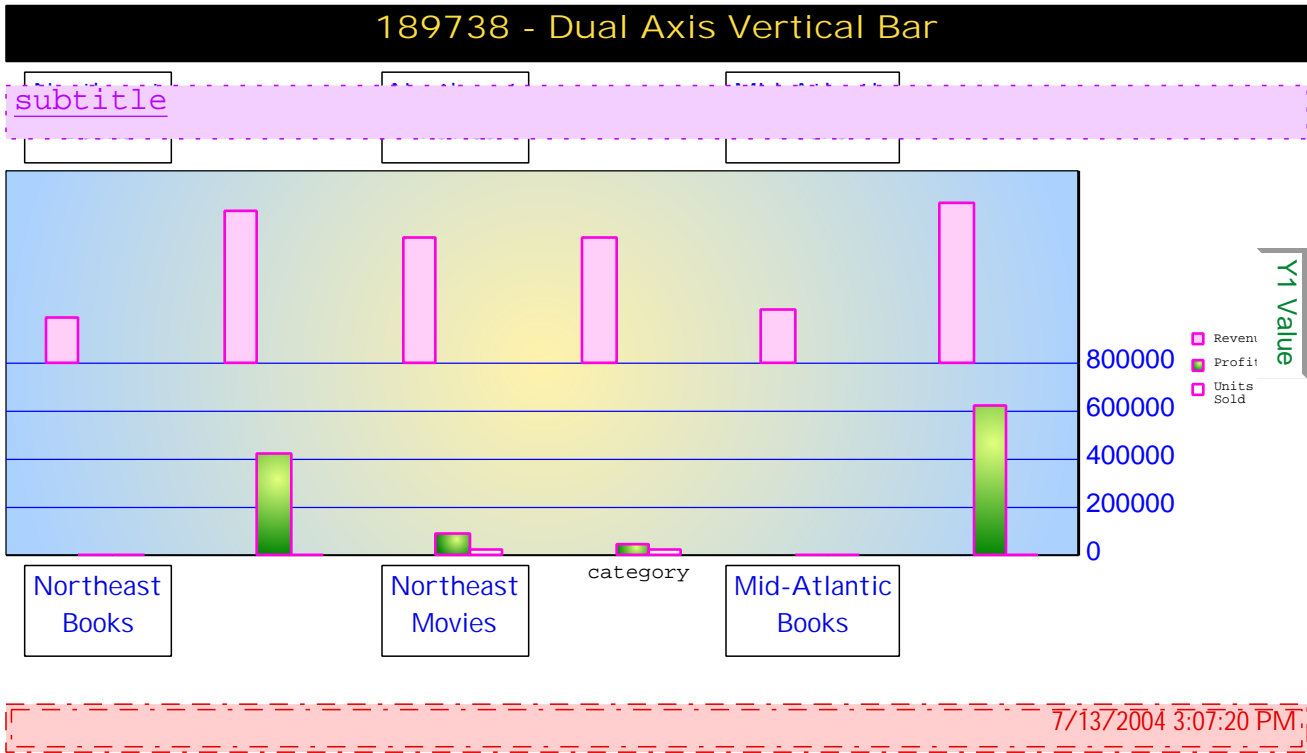

Project Level Header

189738 - Dual Axis Vertical Bar

Project Level Header

189738 - Dual Axis Vertical Bar

189738 - Dual Axis Vertical Bar

subtitle

7/13/2004 3:07:20 PM

Project Level Header

189738 - Dual Axis Vertical Bar

189738 - Dual Axis Vertical Bar

subtitle

7/13/2004 3:07:20 PM