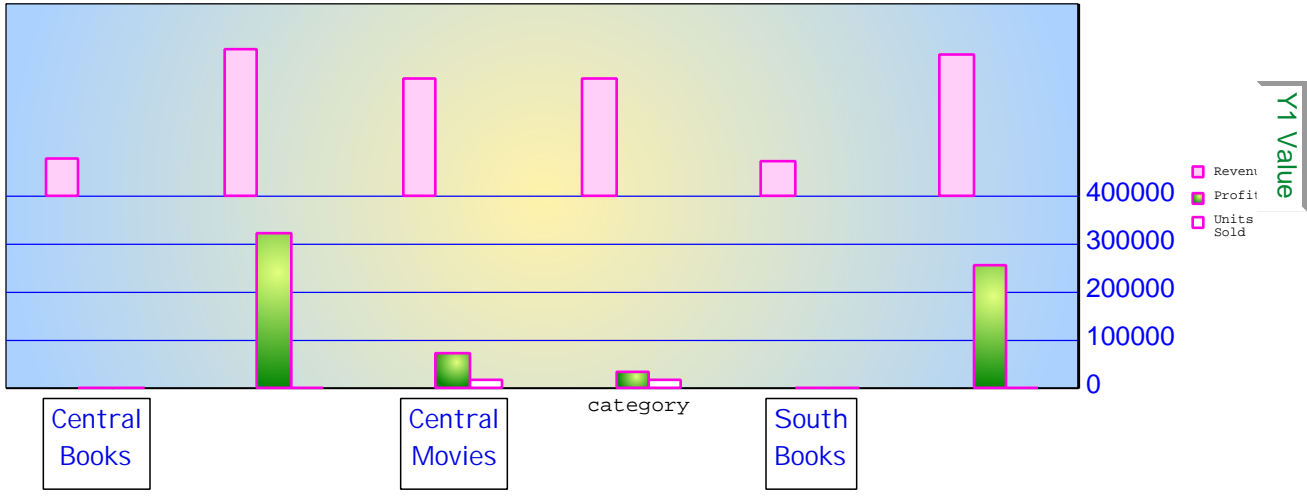

Project Level Header

189738 - Dual Axis Vertical Bar

Project Level Header

189738 - Dual Axis Vertical Bar

189738 - Dual Axis Vertical Bar

subtitle

7/13/2004 3:07:20 PM

Project Level Header

189738 - Dual Axis Vertical Bar

189738 - Dual Axis Vertical Bar

subtitle

7/13/2004 3:07:20 PM